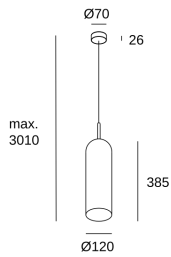

**Glam 385mm**

Josep Patsi

00-8108-DN-14

Pendant Glam 385mm E14 9W Matte gold

**TECHNICAL FEATURES**

IP20

Luminaire total power : 9W

Structure material : Steel

Easily recyclable luminaire

LUMINOTECHNIC FEATURES

Lampholder	Quantity	Light source power (W)
E14	1	Max. power 9W

LOGISTICS

Net weight (kg): 1.05

Packaged weight (kg): 1.96

Packaging: -mm x -mm x -mm