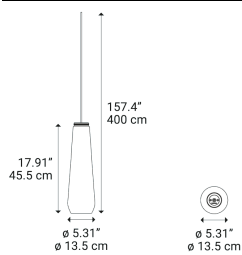

#### Glass Drop

Net weight: 1.77 kg

Parcels: 2